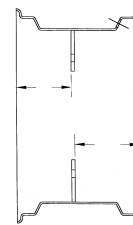

SMALL DIAMETER WHEELS

Implement Wheels

8 Hole Ag

Bolt Hole Size .656" with 90° Countersink

Wheel Size	Code	Offset	V/S	OPP V/S	Cap	Color	New Wold Part Number	Wt.
8.25X22.5	PW825225-8-32W	- 1 1/2"	5 1/2"	3 1/4"	PLATE	W	WPPW-225082-Q08819-032CW	65
11.25X22.5	PW1125225-8-35W	- 4"	8 3/4"	3 1/2"	PLATE	W	WPPW-225112-Q08819-035CW	75
13X22.5	PW13225-8-62W	- 1"	7 7/8"	6 1/4"	PLATE	W	WPPW-225130-Q08819-062CW	105
13X22.5	PW13225-8-45W	- 2 3/4"	9 5/8"	4 1/2"	PLATE	W	WPPW-225130-Q08819-045CW	105
8.25X24.5	PW825245-8-32W	- 1 1/2"	5 1/2"	3 1/4"	PLATE	W	WPPW-245082-Q08819-032CW	85

8 Hole JD

Bolt Hole Size .81" with No Countersink

Wheel Size	Code	Offset	V/S	OPP V/S	Cap	Color	New Wold Part Number	Wt.
18X16.1	PW18161-8JD-95W	0"	9 1/4"	9 1/2"	PLATE	W	WPPW-161180-Q08AMF-095CW	60
13X22.5	PW13225-8JD-62W	- 1 "	7 7/8"	6 1/4"	PLATE	W	WPPW-225130-Q08AMF-062CW	105

10 Hole Stud Pilot

Bolt Hole Size .81" with No Countersink

Wheel Size	Code	Offset	V/S	OPP V/S	Cap	Color	New Wold Part Number	Wt.
18X16.1	PW18161-10BS-95W	0"	9 1/4"	9 1/2"	PLATE	W	WPPW-161180-Q10BMF1-095CW	60
13X22.5	PW13225-10BS-62W	- 1 "	7 7/8"	6 1/4"	PLATE	W	WPPW-225130-Q10BMF1-062CW	105