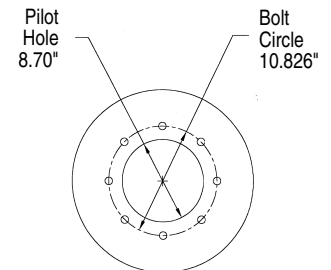

SMALL DIAMETER WHEELS

Implement Wheels

8 Hole Ag

Bolt Hole Size .656" with 90° Countersink

Wheel Size	Code	Offset	V/S	OPP V/S	Cap	Color	New Wold Part Number	Wt.
8.25X22.5	PW825225-8-32W	- 1 1/2"	5 1/2"	3 1/4"	PLATE	W	WPPW-225082-Q08819-032CW	65
11.25X22.5	PW1125225-8-35W	- 4"	8 3/4"	3 1/2"	PLATE	W	WPPW-225112-Q08819-035CW	75
13X22.5	PW13225-8-62W	- 1"	7 7/8"	6 1/4"	PLATE	W	WPPW-225130-Q08819-062CW	105
13X22.5	PW13225-8-45W	- 2 3/4"	9 5/8"	4 1/2"	PLATE	W	WPPW-225130-Q08819-045CW	105
8.25X24.5	PW825245-8-32W	- 1 1/2"	5 1/2"	3 1/4"	PLATE	W	WPPW-245082-Q08819-032CW	85

8 Hole JD

Bolt Hole Size .81" with No Countersink

Wheel Size	Code	Offset	V/S	OPP V/S	Cap	Color	New Wold Part Number	Wt.
18X16.1	PW18161-8JD-95W	0"	9 1/4"	9 1/2"	PLATE	W	WPPW-161180-Q08AMF-095CW	60
13X22.5	PW13225-8JD-62W	- 1 "	7 7/8"	6 1/4"	PLATE	W	WPPW-225130-Q08AMF-062CW	105

10 Hole Stud Pilot

Bolt Hole Size .81" with No Countersink

Wheel Size	Code	Offset	V/S	OPP V/S	Cap	Color	New Wold Part Number	Wt.
18X16.1	PW18161-10BS-95W	0"	9 1/4"	9 1/2"	PLATE	W	WPPW-161180-Q10BMF1-095CW	60
13X22.5	PW13225-10BS-62W	- 1 "	7 7/8"	6 1/4"	PLATE	W	WPPW-225130-Q10BMF1-062CW	105