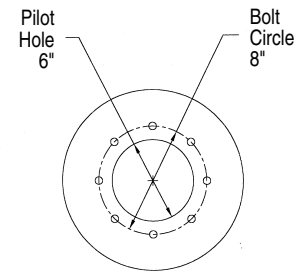

SMALL DIAMETER WHEELS

Implement Wheels

8 Hole Ag

Bolt Hole Size .656" with 90° Countersink

Wheel Size	Code	Offset	V/S	OPP V/S	Cap	Color	New Wold Part Number	Wt.
8.25X22.5	PW825225-8-32W	- 1 1/2"	5 1/2"	3 1/4"	PLATE	W	WPPW-225082-Q08819-032CW	65
11.25X22.5	PW1125225-8-35W	- 4"	8 3/4"	3 1/2"	PLATE	W	WPPW-225112-Q08819-035CW	75
13X22.5	PW13225-8-62W	- 1"	7 7/8"	6 1/4"	PLATE	W	WPPW-225130-Q08819-062CW	105
13X22.5	PW13225-8-45W	- 2 3/4"	9 5/8"	4 1/2"	PLATE	W	WPPW-225130-Q08819-045CW	105
8.25X24.5	PW825245-8-32W	- 1 1/2"	5 1/2"	3 1/4"	PLATE	W	WPPW-245082-Q08819-032CW	85

8 Hole JD

Bolt Hole Size .81" with No Countersink

Wheel Size	Code	Offset	V/S	OPP V/S	Cap	Color	New Wold Part Number	Wt.
18X16.1	PW18161-8JD-95W	0"	9 1/4"	9 1/2"	PLATE	W	WPPW-161180-Q08AMF-095CW	60
13X22.5	PW13225-8JD-62W	- 1 "	7 7/8"	6 1/4"	PLATE	W	WPPW-225130-Q08AMF-062CW	105

10 Hole Stud Pilot

Bolt Hole Size .81" with No Countersink

Wheel Size	Code	Offset	V/S	OPP V/S	Cap	Color	New Wold Part Number	Wt.
18X16.1	PW18161-10BS-95W	0"	9 1/4"	9 1/2"	PLATE	W	WPPW-161180-Q10BMF1-095CW	60
13X22.5	PW13225-10BS-62W	- 1 "	7 7/8"	6 1/4"	PLATE	W	WPPW-225130-Q10BMF1-062CW	105