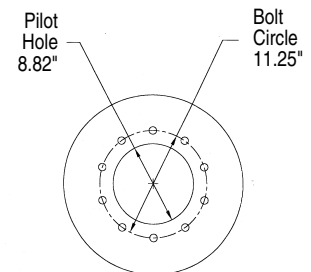

SMALL DIAMETER WHEELS

Implement Wheels

8 Hole Ag

Bolt Hole Size .656" with 90° Countersink

Wheel Size	Code	Offset	V/S	OPP V/S	Cap	Color	New Wold Part Number	Wt.
8.25X22.5	PW825225-8-32W	- 1 1/2"	5 1/2"	3 1/4"	PLATE	W	WPPW-225082-Q08819-032CW	65
11.25X22.5	PW1125225-8-35W	- 4"	8 3/4"	3 1/2"	PLATE	W	WPPW-225112-Q08819-035CW	75
13X22.5	PW13225-8-62W	- 1"	7 7/8"	6 1/4"	PLATE	W	WPPW-225130-Q08819-062CW	105
13X22.5	PW13225-8-45W	- 2 3/4"	9 5/8"	4 1/2"	PLATE	W	WPPW-225130-Q08819-045CW	105
8.25X24.5	PW825245-8-32W	- 1 1/2"	5 1/2"	3 1/4"	PLATE	W	WPPW-245082-Q08819-032CW	85

8 Hole JD

Bolt Hole Size .81" with No Countersink

Wheel Size	Code	Offset	V/S	OPP V/S	Cap	Color	New Wold Part Number	Wt.
18X16.1	PW18161-8JD-95W	0"	9 1/4"	9 1/2"	PLATE	W	WPPW-161180-Q08AMF-095CW	60
13X22.5	PW13225-8JD-62W	- 1 "	7 7/8"	6 1/4"	PLATE	W	WPPW-225130-Q08AMF-062CW	105

10 Hole Stud Pilot

Bolt Hole Size .81" with No Countersink

Wheel Size	Code	Offset	V/S	OPP V/S	Cap	Color	New Wold Part Number	Wt.
18X16.1	PW18161-10BS-95W	0"	9 1/4"	9 1/2"	PLATE	W	WPPW-161180-Q10BMF1-095CW	60
13X22.5	PW13225-10BS-62W	- 1 "	7 7/8"	6 1/4"	PLATE	W	WPPW-225130-Q10BMF1-062CW	105