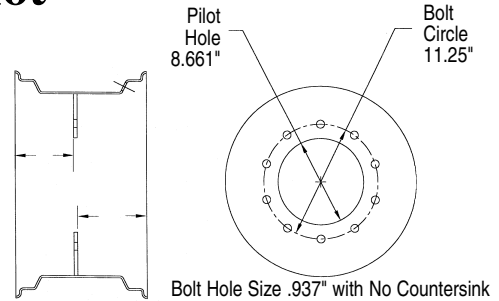

SMALL DIAMETER WHEELS

Plate Wheels

10 Hole Hub Pilot

Wheel Size	Code	Offset	V/S	OPP V/S	Cap	Color	New Wold Part Number	Wt.
13X22.5	PW13225-10HP-62W	- 1 "	7 7/8"	6 1/4"	PLATE	W	WPPW-225130-Q10BQF-062CW	101