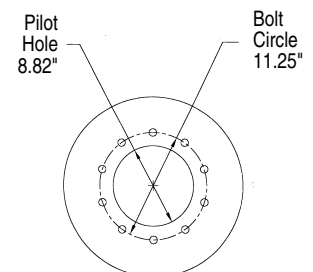

### 8 Hole Ag

Bolt Hole Size .656" with 90° Countersink

Wheel Size	Code	Offset	V/S	OPP V/S	Cap	Color	New Wold Part Number	Wt.
8.25X22.5	PW825225-8-32W	- 1 1/2"	5 1/2"	3 1/4"	PLATE	W	WPPW-225082-Q08819-032CW	65
11.25X22.5	PW1125225-8-35W	- 4"	8 3/4"	3 1/2"	PLATE	W	WPPW-225112-Q08819-035CW	75
13X22.5	PW13225-8-62W	- 1"	7 7/8"	6 1/4"	PLATE	W	WPPW-225130-Q08819-062CW	105
13X22.5	PW13225-8-45W	- 2 3/4"	9 5/8"	4 1/2"	PLATE	W	WPPW-225130-Q08819-045CW	105
8.25X24.5	PW825245-8-32W	- 1 1/2"	5 1/2"	3 1/4"	PLATE	W	WPPW-245082-Q08819-032CW	85

### 8 Hole JD

Bolt Hole Size .81" with No Countersink

Wheel Size	Code	Offset	V/S	OPP V/S	Cap	Color	New Wold Part Number	Wt.
18X16.1	PW18161-8JD-95W	0"	9 1/4"	9 1/2"	PLATE	W	WPPW-161180-Q08AMF-095CW	60
13X22.5	PW13225-8JD-62W	- 1 "	7 7/8"	6 1/4"	PLATE	W	WPPW-225130-Q08AMF-062CW	105

### 10 Hole Stud Pilot

Bolt Hole Size .81" with No Countersink

Wheel Size	Code	Offset	V/S	OPP V/S	Cap	Color	New Wold Part Number	Wt.
18X16.1	PW18161-10BS-95W	0"	9 1/4"	9 1/2"	PLATE	W	WPPW-161180-Q10BMF1-095CW	60
13X22.5	PW13225-10BS-62W	- 1 "	7 7/8"	6 1/4"	PLATE	W	WPPW-225130-Q10BMF1-062CW	105

### 10 Hole Skid Loader

Wheel Size	Code	Offset	V/S	OPP V/S	Cap	Color	New Wold Part Number	Wt.
10.5X17.5	PW105175-10-430-V	- 1 1/2"	7-1/8"	4-3/8"	7500	O	WNIW175105-108WB-043OR-V	55

Prices are effective

Prices are subject to change without notice