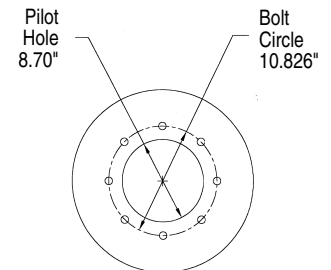

### 8 Hole Ag

Bolt Hole Size .656" with 90° Countersink

Wheel Size	Code	Offset	V/S	OPP V/S	Cap	Color	New Wold Part Number	Wt.
8.25X22.5	PW825225-8-32W	- 1 1/2"	5 1/2"	3 1/4"	PLATE	W	WPPW-225082-Q08819-032CW	65
11.25X22.5	PW1125225-8-35W	- 4"	8 3/4"	3 1/2"	PLATE	W	WPPW-225112-Q08819-035CW	75
13X22.5	PW13225-8-62W	- 1"	7 7/8"	6 1/4"	PLATE	W	WPPW-225130-Q08819-062CW	105
13X22.5	PW13225-8-45W	- 2 3/4"	9 5/8"	4 1/2"	PLATE	W	WPPW-225130-Q08819-045CW	105
8.25X24.5	PW825245-8-32W	- 1 1/2"	5 1/2"	3 1/4"	PLATE	W	WPPW-245082-Q08819-032CW	85

### 8 Hole JD

Bolt Hole Size .81" with No Countersink

Wheel Size	Code	Offset	V/S	OPP V/S	Cap	Color	New Wold Part Number	Wt.
18X16.1	PW18161-8JD-95W	0"	9 1/4"	9 1/2"	PLATE	W	WPPW-161180-Q08AMF-095CW	60
13X22.5	PW13225-8JD-62W	- 1 "	7 7/8"	6 1/4"	PLATE	W	WPPW-225130-Q08AMF-062CW	105

### 10 Hole Stud Pilot

Bolt Hole Size .81" with No Countersink

Wheel Size	Code	Offset	V/S	OPP V/S	Cap	Color	New Wold Part Number	Wt.
18X16.1	PW18161-10BS-95W	0"	9 1/4"	9 1/2"	PLATE	W	WPPW-161180-Q10BMF1-095CW	60
13X22.5	PW13225-10BS-62W	- 1 "	7 7/8"	6 1/4"	PLATE	W	WPPW-225130-Q10BMF1-062CW	105

### 10 Hole Skid Loader

Wheel Size	Code	Offset	V/S	OPP V/S	Cap	Color	New Wold Part Number	Wt.
10.5X17.5	PW105175-10-430-V	- 1 1/2"	7-1/8"	4-3/8"	7500	O	WNIW175105-108WB-043OR-V	55

Prices are effective

Prices are subject to change without notice