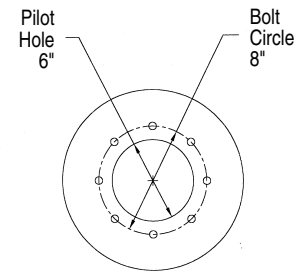

# SMALL DIAMETER WHEELS

### 8 Hole Ag

Bolt Hole Size .656" with 90° Countersink

Wheel Size	Code	Offset	V/S	OPP V/S	Cap	Color	New Wold Part Number	Wt.
8.25X22.5	PW825225-8-32W	- 1 1/2"	5 1/2"	3 1/4"	PLATE	W	WPPW-225082-Q08819-032CW	65
11.25X22.5	PW1125225-8-35W	- 4"	8 3/4"	3 1/2"	PLATE	W	WPPW-225112-Q08819-035CW	75
13X22.5	PW13225-8-62W	- 1"	7 7/8"	6 1/4"	PLATE	W	WPPW-225130-Q08819-062CW	105
13X22.5	PW13225-8-45W	- 2 3/4"	9 5/8"	4 1/2"	PLATE	W	WPPW-225130-Q08819-045CW	105
8.25X24.5	PW825245-8-32W	- 1 1/2"	5 1/2"	3 1/4"	PLATE	W	WPPW-245082-Q08819-032CW	85

### 8 Hole JD

Bolt Hole Size .81" with No Countersink

Wheel Size	Code	Offset	V/S	OPP V/S	Cap	Color	New Wold Part Number	Wt.
18X16.1	PW18161-8JD-95W	0"	9 1/4"	9 1/2"	PLATE	W	WPPW-161180-Q08AMF-095CW	60
13X22.5	PW13225-8JD-62W	- 1 "	7 7/8"	6 1/4"	PLATE	W	WPPW-225130-Q08AMF-062CW	105

### 10 Hole Skid Loader

Wheel Size	Code	Offset	V/S	OPP V/S	Cap	Color	New Wold Part Number	Wt.
10.5X17.5	PW105175-10-430-V	- 1 1/2"	7-1/8"	4-3/8"	7500	O	WNIW175105-108WB-043OR-V	55

Prices are effective

Prices are subject to change without notice