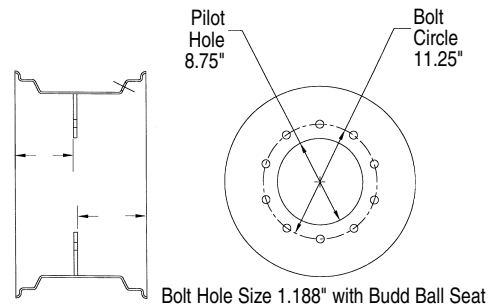

### 8 Hole Ag

Bolt Hole Size .656" with 90° Countersink

Wheel Size	Code	Offset	V/S	OPP V/S	Cap	Color	New Wold Part Number	Wt.
8.25X22.5	PW825225-8-32W	- 1 1/2"	5 1/2"	3 1/4"	PLATE	W	WPPW-225082-Q08819-032CW	65
11.25X22.5	PW1125225-8-35W	- 4"	8 3/4"	3 1/2"	PLATE	W	WPPW-225112-Q08819-035CW	75
13X22.5	PW13225-8-62W	- 1"	7 7/8"	6 1/4"	PLATE	W	WPPW-225130-Q08819-062CW	105
13X22.5	PW13225-8-45W	- 2 3/4"	9 5/8"	4 1/2"	PLATE	W	WPPW-225130-Q08819-045CW	105
8.25X24.5	PW825245-8-32W	- 1 1/2"	5 1/2"	3 1/4"	PLATE	W	WPPW-245082-Q08819-032CW	85

### 10 Hole Hub Pilot

Wheel Size	Code	Offset	V/S	OPP V/S	Cap	Color	New Wold Part Number	Wt.
13X22.5	PW13225-10HP-62W	- 1 "	7 7/8"	6 1/4"	PLATE	W	WPPW-225130-Q10BQF-062CW	101

### 10 Hole Budd Nut

Wheel Size	Code	Offset	V/S	OPP V/S	Cap	Color	New Wold Part Number	Wt.
13X22.5	PW13225-10SP-62W	- 1 "	7 7/8"	6 1/4"	PLATE	W	WPPW-225130-Q10BWB1-062CW	101

### 10 Hole Skid Loader

Wheel Size	Code	Offset	V/S	OPP V/S	Cap	Color	New Wold Part Number	Wt.
10.5X17.5	PW105175-10-430-V	- 1 1/2"	7-1/8"	4-3/8"	7500	O	WNIW175105-108WB-043OR-V	55

Prices are effective

Prices are subject to change without notice