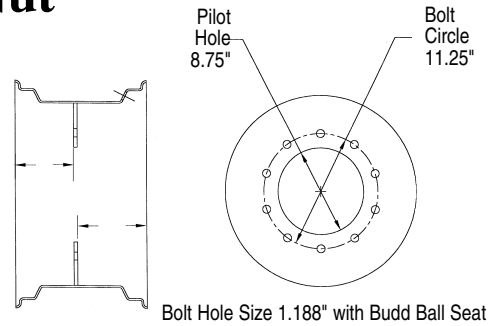

10 Hole Budd Nut

Wheel Size	Code	Offset	V/S	OPP V/S	Cap	Color	New Wold Part Number	Wt.
13X22.5	PW13225-10SP-62W	- 1 "	7 7/8"	6 1/4"	PLATE	W	WPPW-225130-Q10BWB1-062CW	101