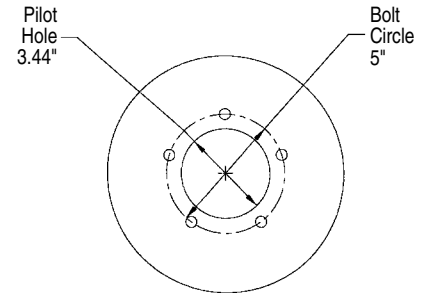

SMALL DIAMETER WHEELS

Implement Wheels

5 Hole AC 15"

Bolt Hole Size .560" with 90° Countersink

Wheel Size	Code	Offset	V/S	OPP V/S	Cap	Color	New Wold Part Number	Wt.	Dealer
3X15	IW315-5AC-35W	+ 1 1/2"	1/4"	3 1/2"	900	W	WNIW150030-055AE9-035OW	13	

5 Hole AC 16"

Bolt Hole Size .560" with 90° Countersink

Wheel Size	Code	Offset	V/S	OPP V/S	Cap	Color	New Wold Part Number	Wt.	Dealer
4.25X16	IW42516-5AC-41W	+ 1 1/2"	7/8"	4 1/8"	1500	W	WNIW160042-055AE9-041OW	21	
5.5X16	IW5516-5AC-47W	+ 1 1/2"	1 5/8"	4 3/4"	1800	W	WNIW160055-055AE9-047OW	22	