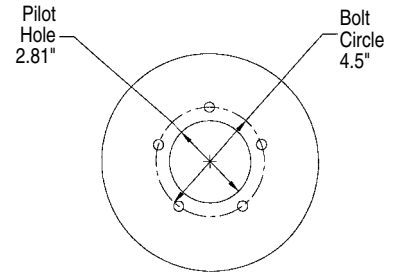

SMALL DIAMETER WHEELS

Implement Wheels

5 Hole AC 15"

Bolt Hole Size .560" with 90° Countersink

Wheel Size	Code	Offset	V/S	OPP V/S	Cap	Color	New Wold Part Number	Wt.	Dealer
3X15	IW315-5AC-35W	+ 1 1/2"	1/4"	3 1/2"	900	W	WNIW150030-055AE9-035OW	13	

5 Hole AC 16"

Bolt Hole Size .560" with 90° Countersink

Wheel Size	Code	Offset	V/S	OPP V/S	Cap	Color	New Wold Part Number	Wt.	Dealer
4.25X16	IW42516-5AC-41W	+ 1 1/2"	7/8"	4 1/8"	1500	W	WNIW160042-055AE9-041OW	21	
5.5X16	IW5516-5AC-47W	+ 1 1/2"	1 5/8"	4 3/4"	1800	W	WNIW160055-055AE9-047OW	22	